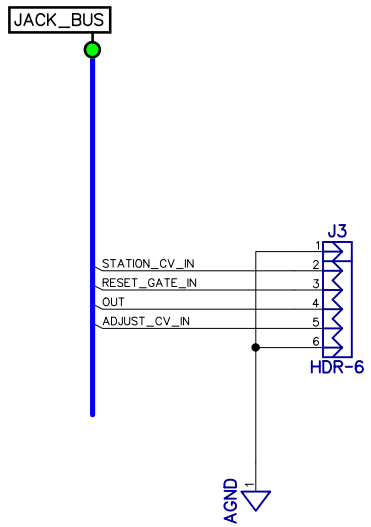

Synthetic Sound Labs		
Radio Music A - Rev 1.2.dch		
Doug Slocum	Rev 1.2	Sheet 2
	7/2/2018	

Synthetic Sound Labs		
Radio Music A - Rev 1.2.dch		
Doug Slocum	Rev 1.2	Power / Misc
	7/2/2018	